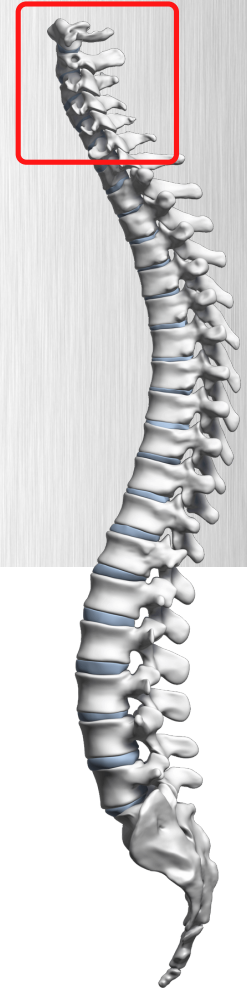

CERVICAL PLATE SYSTEM

CERVICAL PLATE SYSTEM

A self-locking mechanism slides over screw heads after final tightening.