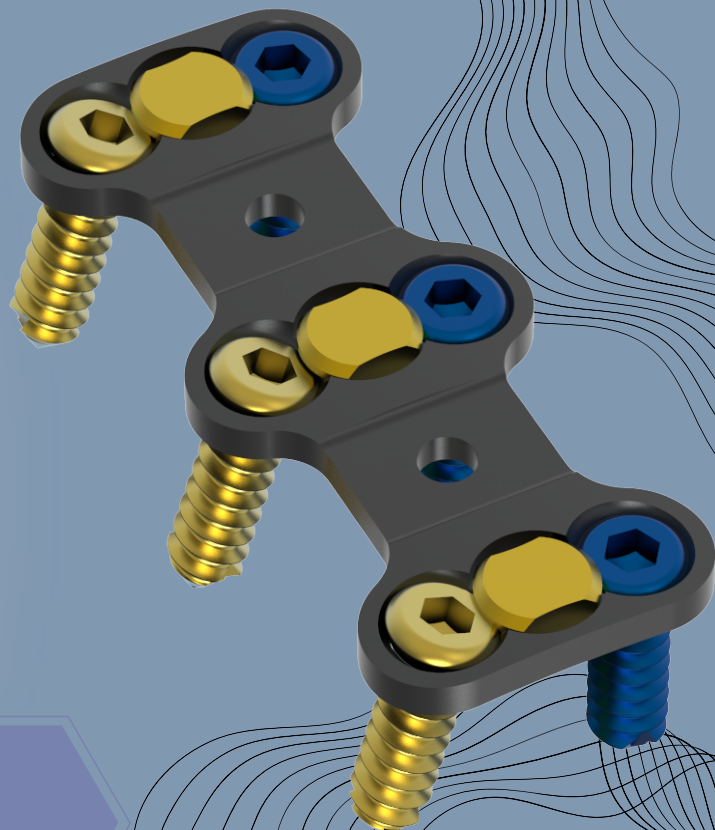

CERVICAL PLATE SYSTEM

CERVICAL PLATE SYSTEM

A self-locking mechanism slides over screw heads after final tightening.